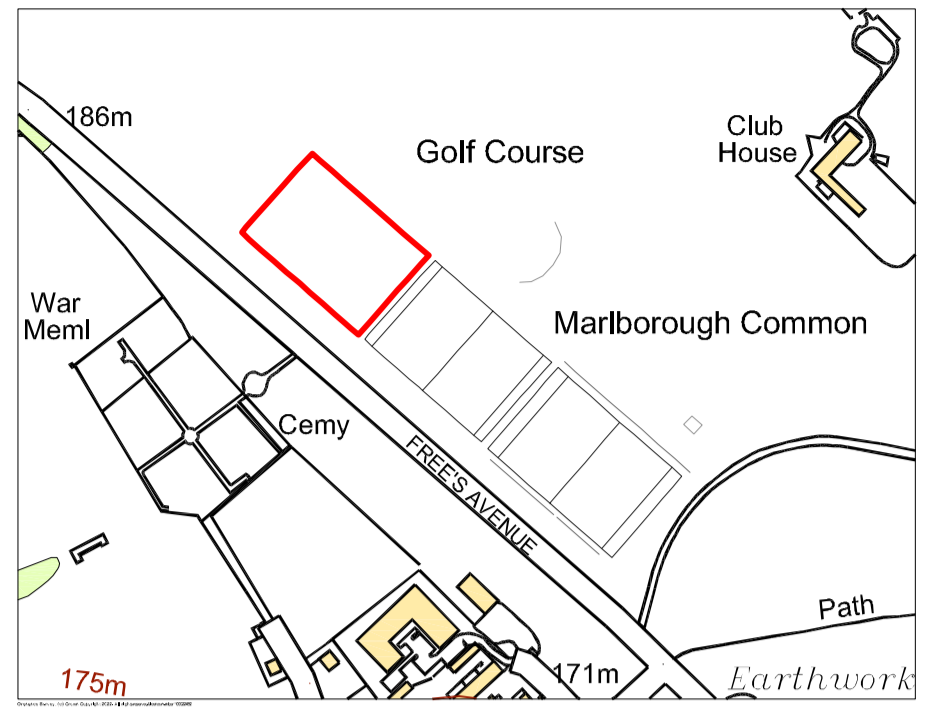

NOTES :
Original drawing size = A1
(841 x 594mm)

LOCATION PLAN
Scale 1:5000