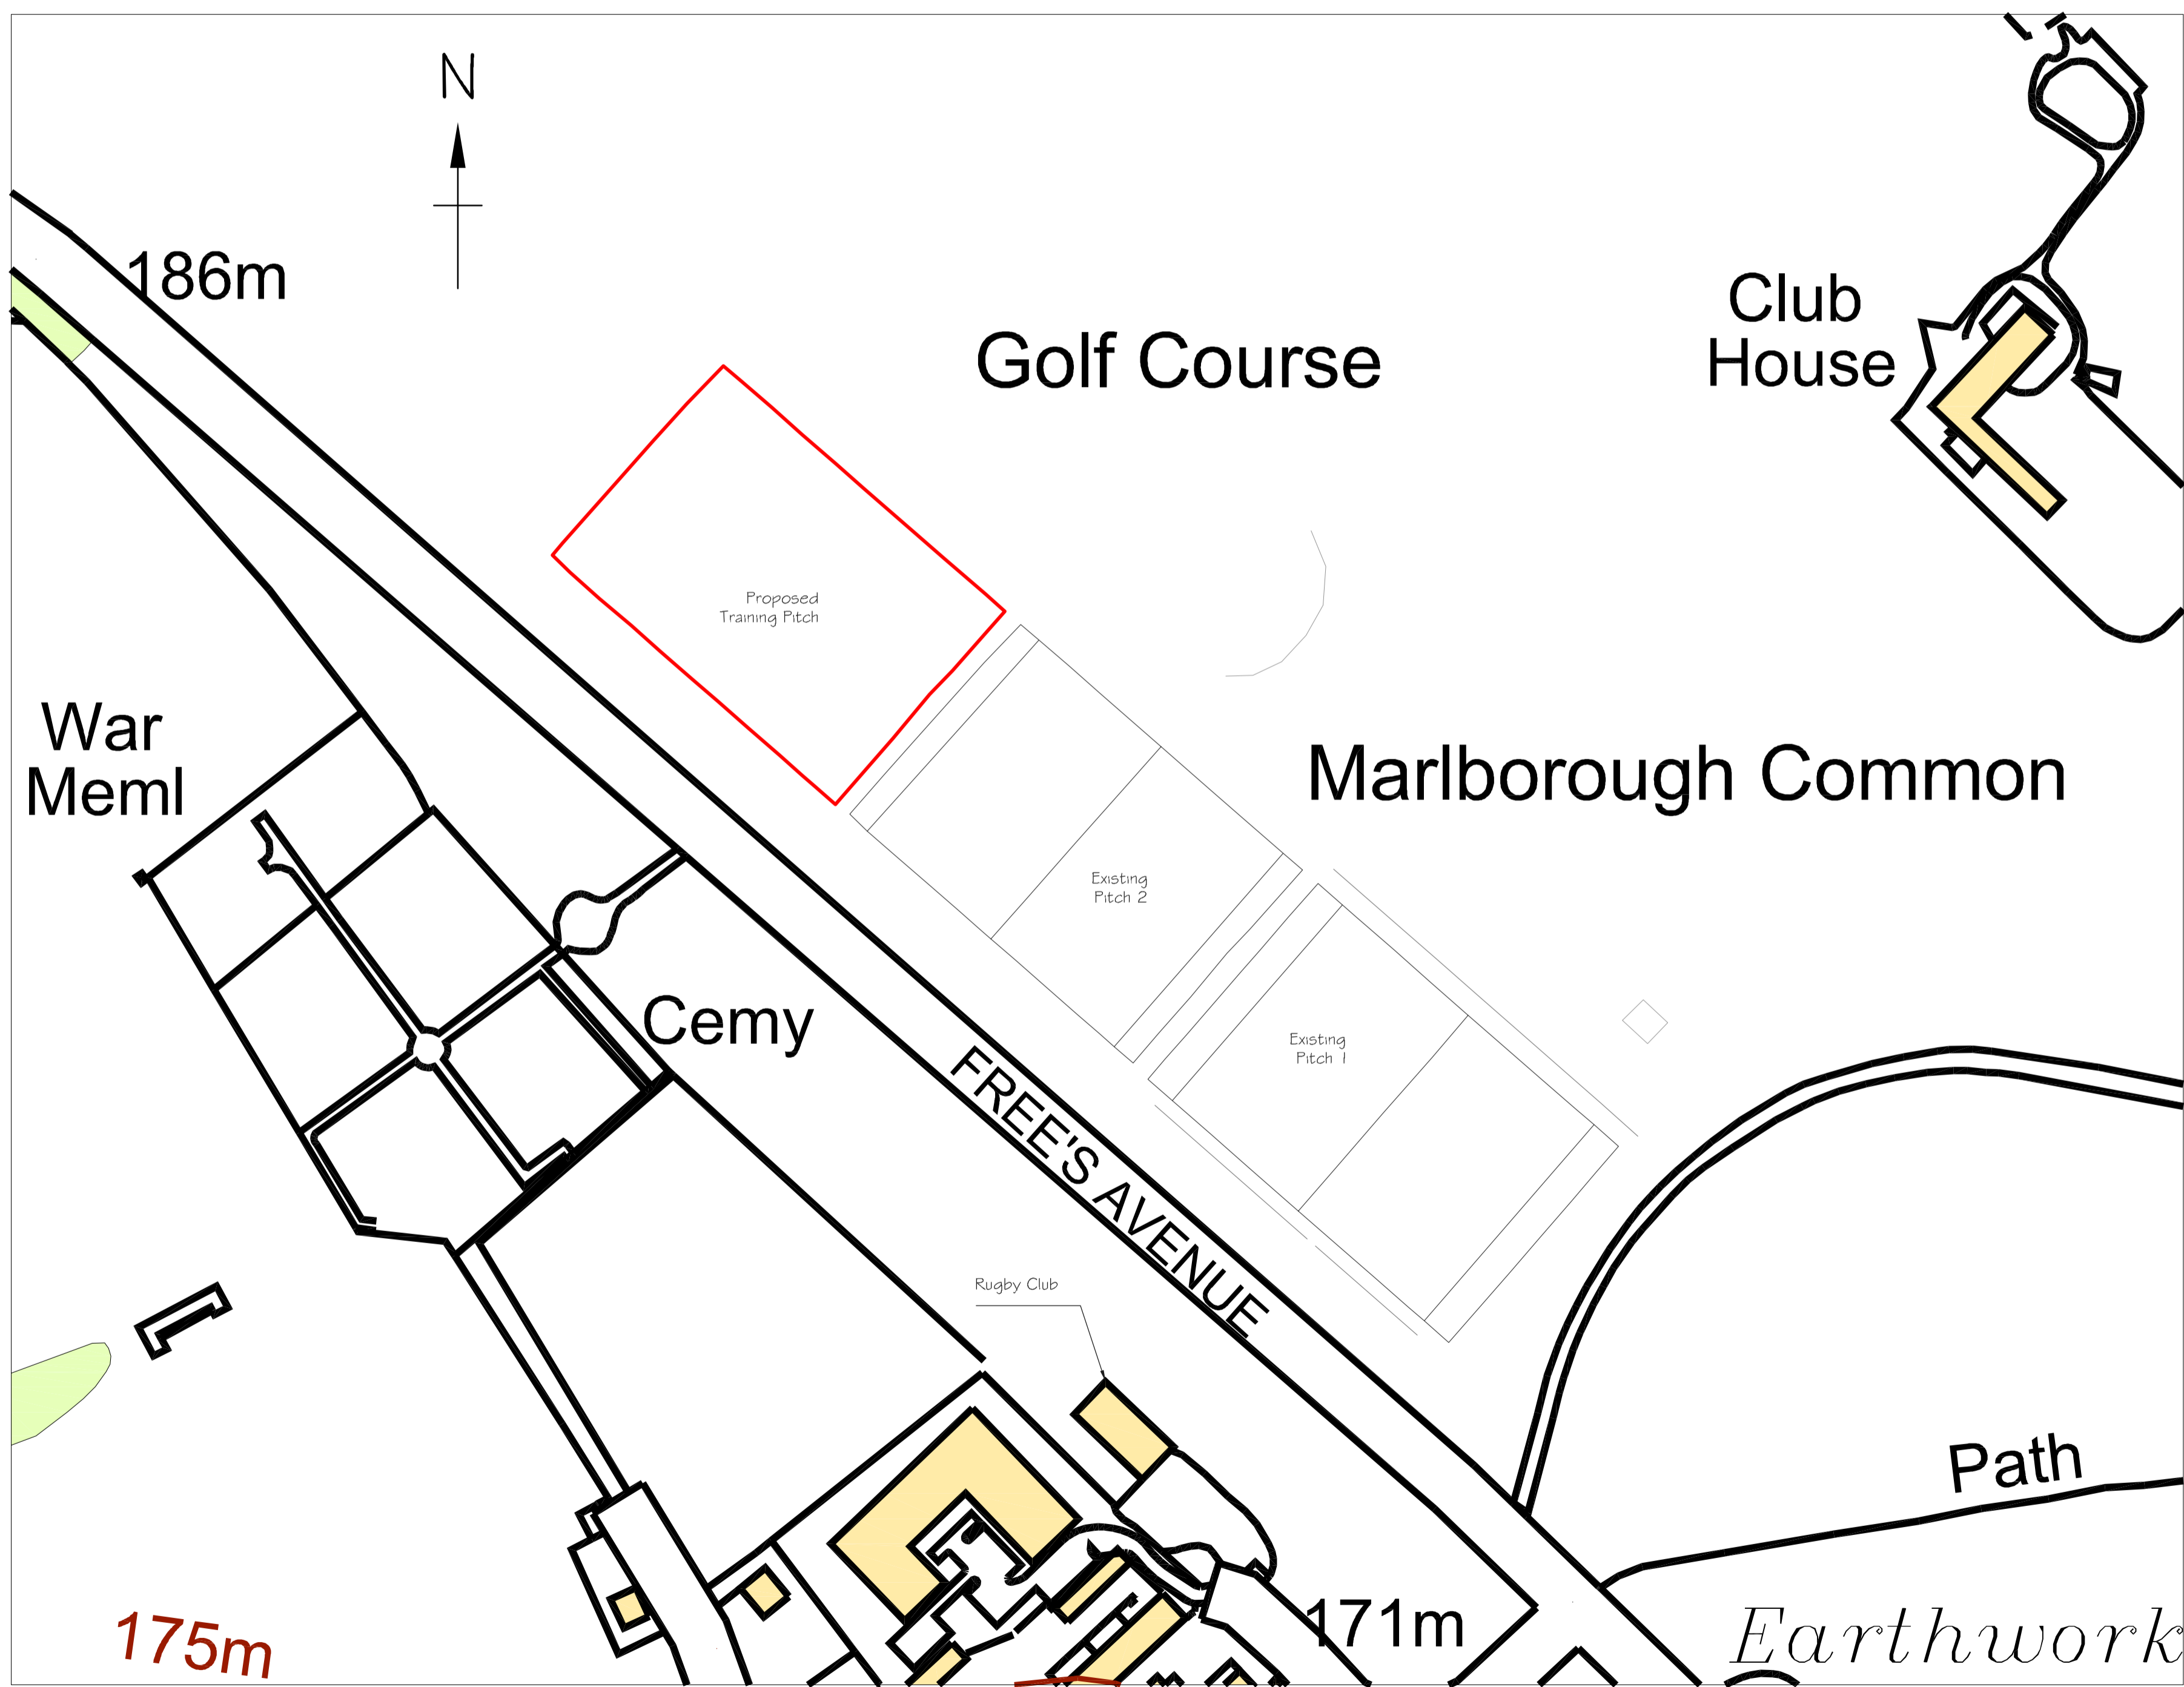

LOCATION PLAN
Scale 1:5000

LOCATION PLAN
Scale 1:1250

Alex Dawson
www.addraughting.co.uk
alex@addraughting.co.uk
01572 511412
07791 341698

59 Barrow Close
Marlborough
Wiltshire
SN8 2BE

AD DRAUGHTING
ARCHITECTURAL SERVICES

Client
MARLBOROUGH RUGBY CLUB

Job Title
TRAINING PITCH AT:
MARLBOROUGH RFC,
THE COMMON,
FREES AVENUE,
MARLBOROUGH,
WILTSHIRE,
SN8 1DL.

Drawing Title
EXISTING PLANS
LOCATION PLANS

Scale AS SHOWN

Date 21/02/2022 Drawn AD

Drawing No.	Rev
1211-01	-